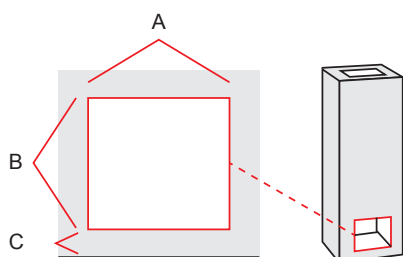

Stove measures

Height	1530 mm
Width	960 mm
Depth	870 mm
Weight	2450 kg

Fireplace measures

Width	-
Depth	-

Oven measures

Width	420 mm
Depth	585 mm

Heating units

Heated area	90-110 m ²
Efficiency	-
Max vol of logs	20 kg
Energy norm	66-72 kWh

Chimney hole dimension in fireplace

A*	B	C
280/210	310	60

Optional electric connection for fireplaces 2kw

S
Top interface Ø mm
175

Chimney pipe size Ø mm

180...200

Chimney connection, bottom

1/1 kiven 14x28 cm