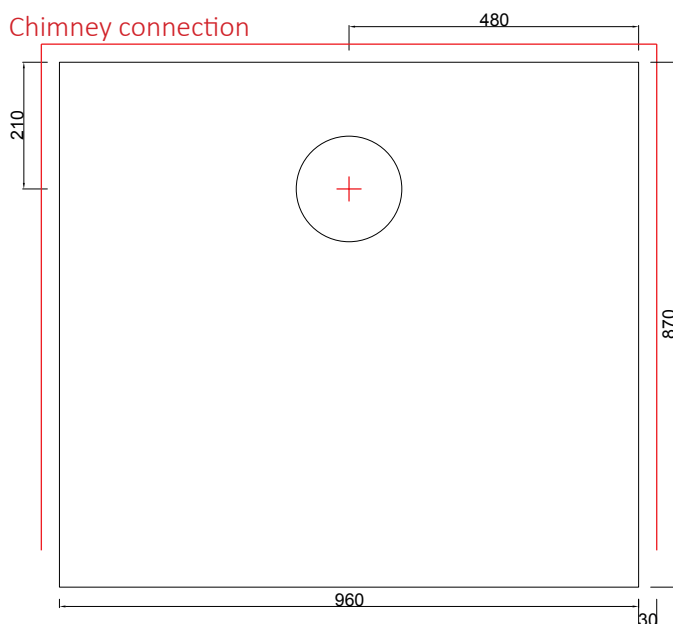

Stove measures

Height	1530 mm
Width	960 mm
Depth	870 mm
Weight	2450 kg

Fireplace measures

Width	-
Depth	-

Oven measures

Width	420 mm
Depth	585 mm

Heating units

Heated area	90-110 m ²
Efficiency	-
Max vol of logs	20 kg
Energy norm	66-72 kWh

Chimney hole dimension in fireplace

A*	B	C
280/210	310	60

Optional electric connection for fireplaces 2kw

S
Top interface Ø mm
175

Chimney pipe size Ø mm

180...200

Chimney connection, bottom

1/1 kiven 14x28 cm