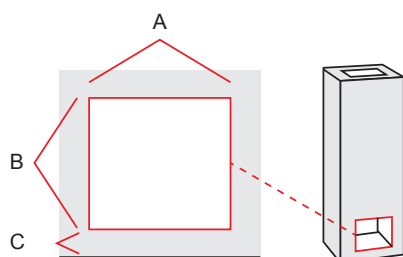

Chimney connection

Stove measures

Height	920 mm
Width	1050 mm
Depth	650 mm
Weight	1340kg

Fireplace measures

Width	180 mm
Depth	430 mm

Oven measures

Width	450 mm
Depth	430 mm

Heating units

Heated area	50-70 m ²
Efficiency	-
Max vol of logs	-
Energy norm	-

Chimney hole dimension in fireplace

A*	B	C
150/280	310	60

Optional electric connection for fireplaces 2kw

-

Top interface Ø mm

-

Chimney pipe size Ø mm