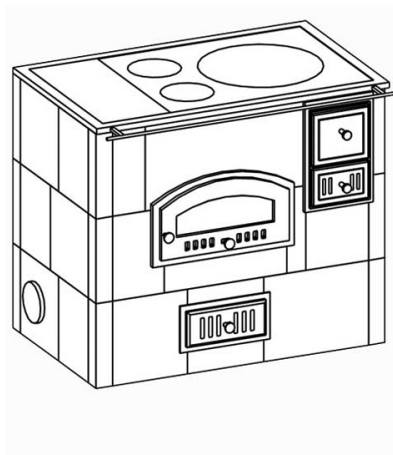

LAPPI UUNI

WWW.LAPPIUUNI.FI

STOVES

VEERA

This product combines stove and baking oven. Stove plate quickly starts giving the heat out and the stone mass will collect heat. This stove is perfect for small cottage or as a single hearth. The stove is available with either right- or left hand-side door. In addition, "Veera" offers a bit better cooking and baking characteristics. "Veera" is also available as a model with combination for two chimney channels.

Chimney connection

Stove measures

Height	920 mm
Width	1050 mm
Depth	650 mm
Weight	1340kg

Fireplace measures

Width	180 mm
Depth	430 mm

Oven measures

Width	450 mm
Depth	430 mm

Heating units

Heated area	50-70 m ²
Efficiency	-
Max vol of logs	-
Energy norm	-

Chimney hole dimension in fireplace

A*	B	C
150/280	310	60

Optional electric connection for fireplaces 2kw

-

Top interface Ø mm

-

Chimney pipe size Ø mm