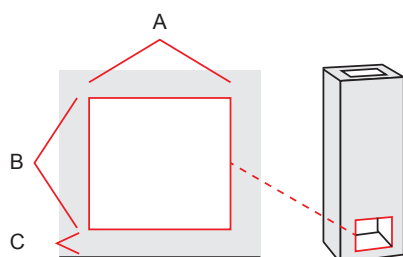

Chimney hole dimension in fireplace

A* B C
150/280 310 60

Optional electric connection for fireplaces 2kw

-
Top interface Ø mm
-

Chimney pipe size Ø mm

160...200

Chimney connection, bottom

1/1 kiven 14x28 cm
1/2 kiven 14x14 cm