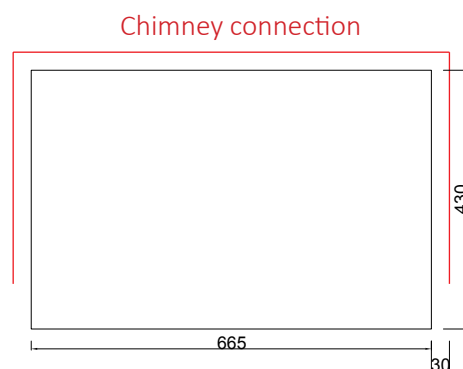

#### Stove measures

Height 920 mm  
Width 665 mm  
Depth 430 mm  
Weight 520 kg

#### Fireplace measures

Width 180 mm  
Depth 280 mm