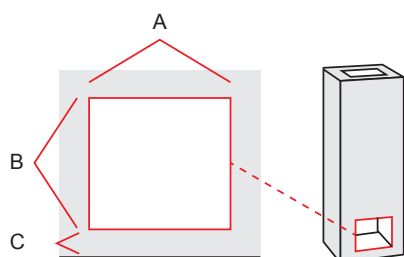

Chimney hole dimension in fireplace

A*	B	C
150/280	310	60

Optional electric connection for fireplaces 2kw

S

Top interface Ø mm

175

Chimney pipe size Ø mm

180...200

Chimney connection, bottom

1/1 kiven 14x28 cm
1/2 kiven 14x14 cm