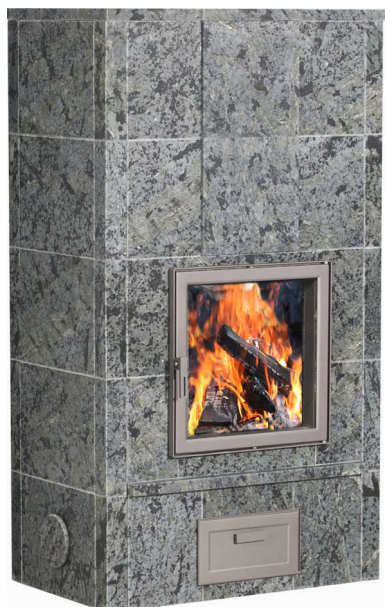

LAPPI UUNI

WWW.LAPPIUUNI.FI

FIREPLACES

TERESA

Stove measures

Height 1530 mm
Width 840 mm
Depth 490 mm
Weight 1380kg

Fireplace measures

Width 405/315 mm
Depth 225 mm

Oven measures

Width -
Depth -

Heating units

Heated area 45-65 m²
Efficiency 82 %
Max vol of logs 14 kg
Energy norm 44-55 kWh