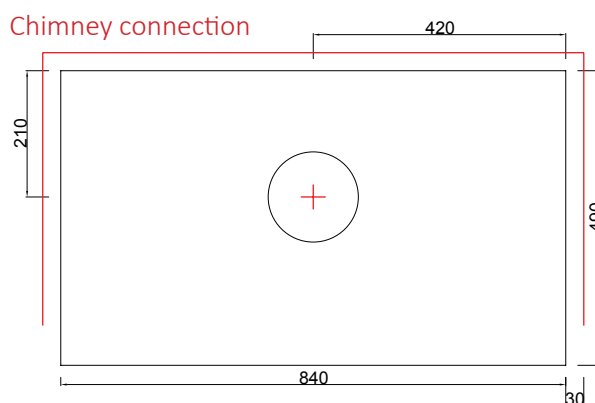

### Stove measures

Height 1530 mm  
Width 840 mm  
Depth 490 mm  
Weight 1380kg

### Fireplace measures

Width 405/315 mm  
Depth 225 mm

### Oven measures

Width -  
Depth -

### Top interface Ø mm

175