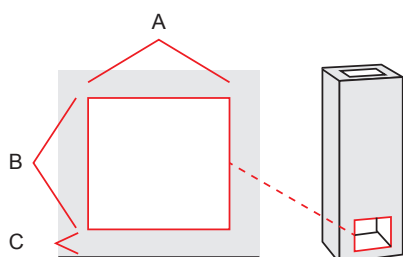

Chimney hole dimension in fireplace

A*	B	C
280/210	310	60

Optional electric connection for fireplaces 2kw

S

Top interface Ø mm

175

Chimney pipe size Ø mm

180...200

Chimney connection, bottom

1/1 kiven 14x28 cm