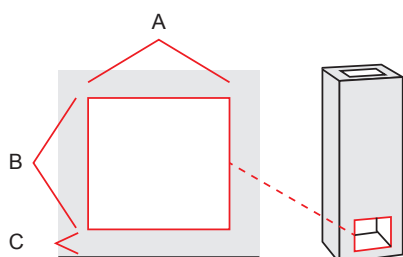

Chimney hole dimension in fireplace

A* B C
150/280 310 60

Optional electric connection for fireplaces 2kw

S

Top interface Ø mm

150

Chimney pipe size Ø mm

160...200

Chimney connection, bottom

1/1 kiven 14x28 cm
1/2 kiven 14x14 cm