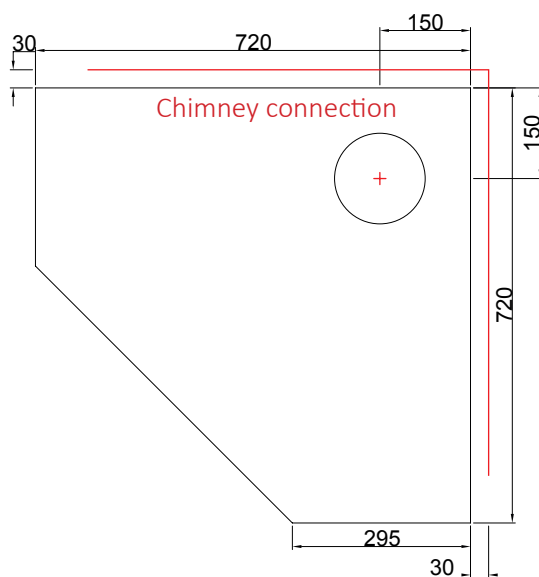

#### Stove measures

Height 1530 mm  
Width 720 mm  
Depth 720 mm  
Weight 1120kg

#### Fireplace measures

Width 420/300 mm  
Depth 260 mm

#### Oven measures

Width -  
Depth -

#### Top interface Ø mm

150