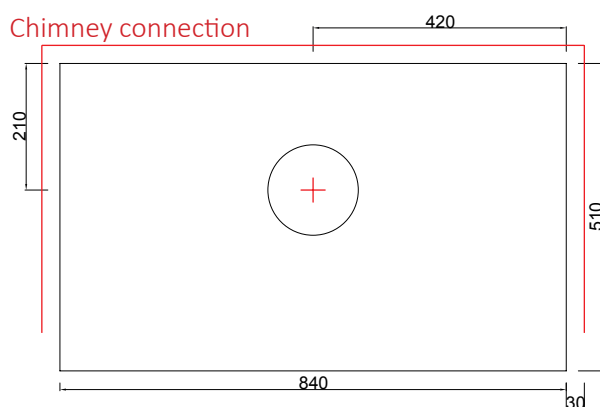

LAPPI UUNI

WWW.LAPPIUUNI.FI

FIREPLACES

SERO

Stove measures

Height 1530 mm
Width 840 mm
Depth 510 mm
Weight 1380kg

Fireplace measures

Width 405/315 mm
Depth 225 mm

Oven measures

Width -
Depth -

Heating units

Heated area 45-65 m²
Efficiency 82 %
Max vol of logs 14 kg
Energy norm 44-55 kWh

Chimney hole dimension in fireplace

A*	B	C
150/280	310	60

Optional electric connection for fireplaces 2kw

S

Top interface Ø mm

175

Chimney pipe size Ø mm

180...200

Chimney connection, bottom

1/1 kiven 14x28 cm
1/2 kiven 14x14 cm