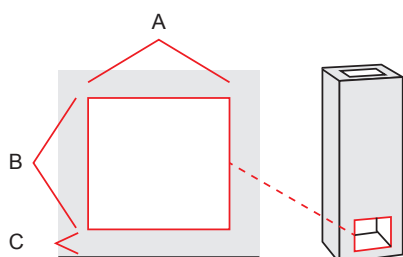

LAPPI UUNI

WWW.LAPPIUUNI.FI

FIREPLACES

SERO

Stove measures

Height 1530 mm
Width 840 mm
Depth 510 mm
Weight 1380kg

Fireplace measures

Width 405/315 mm
Depth 225 mm

Oven measures

Width -
Depth -

Heating units

Heated area 45-65 m²
Efficiency 82 %
Max vol of logs 14 kg
Energy norm 44-55 kWh

Chimney hole dimension in fireplace

A*	B	C
150/280	310	60

Optional electric connection for fireplaces 2kw

S

Top interface Ø mm

175

Chimney pipe size Ø mm

180...200

Chimney connection, bottom

1/1 kiven 14x28 cm
1/2 kiven 14x14 cm