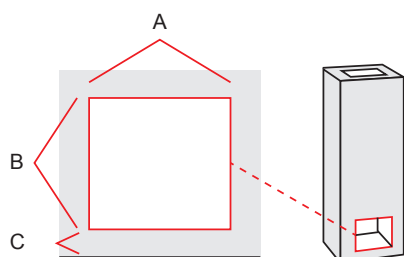

Height 1830 mm
Width 900 mm
Depth 750 mm
Weight 2180 kg

Fireplace measures

Width 420/360 mm
Depth 405 mm

Oven measures

Width 390 mm
Depth 540 mm

Heating units

Heated area 70-100 m²
Efficiency 84 %
Max vol of logs 22 kg
Energy norm 68-75 kWh

Chimney hole dimension in fireplace

A* B C
280/210 310 60

Optional electric connection for fireplaces 2kw

S

Top interface Ø mm

175

Chimney pipe size Ø mm

180...200