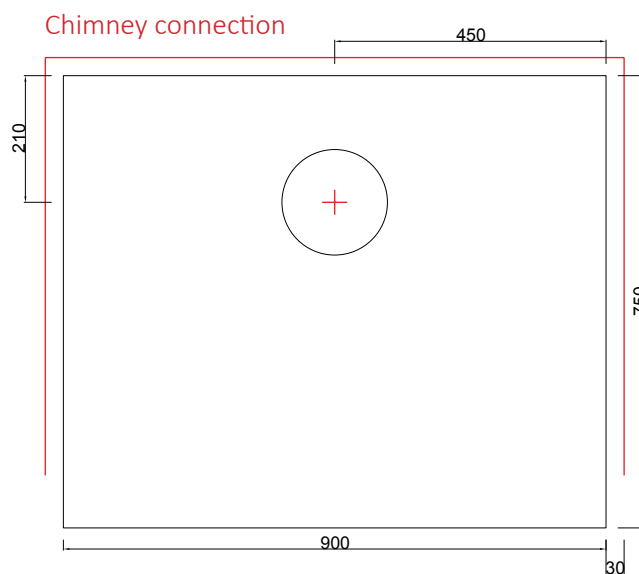

LAPPI UUNI

WWW.LAPPIUUNI.FI

FIREPLACE BREADOVENS

Kamin-leivaahjus küpsevad võrdsest nii väikesed küpsetised kui jõulupraad, suurepärase valik küpsetajale ja soojusest lugupidavale inimesele.

PETRA

Stove measures

Height 1830 mm
Width 900 mm
Depth 750 mm
Weight 2180 kg

Fireplace measures

Width 420/360 mm
Depth 405 mm

Oven measures

Width 390 mm
Depth 540 mm

Heating units

Heated area 70-100 m²
Efficiency 84 %
Max vol of logs 22 kg
Energy norm 68-75 kWh