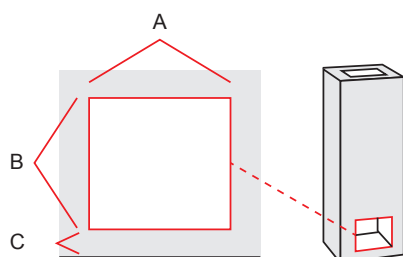

A door of baking oven can be also installed on the right-side.

Chimney connection

Stove measures

Height	1830 mm
Width	900 mm
Depth	750 mm
Weight	2180 kg

Fireplace measures

Width	420/360 mm
Depth	405 mm

Oven measures

Width	390 mm
Depth	570 mm

Heating units

Heated area	70-100 m ²
Efficiency	84 %
Max vol of logs	22 kg
Energy norm	68-75 kWh

Chimney hole dimension in fireplace

A*	B	C
280/210	310	60

Optional electric connection for fireplaces 2kw