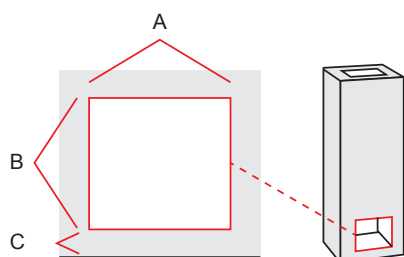

Leivaahju ust on võimalik paigaldada ka tagumisele poolele.

Stove measures

Height 1830 mm
Width 900 mm
Depth 750 mm
Weight 2180 kg

Fireplace measures

Width 420/360 mm
Depth 405 mm

Oven measures

Width 390 mm
Depth 540 mm

Heating units

Heated area 70-100 m²
Efficiency 84 %
Max vol of logs 22 kg
Energy norm 68-75 kWh

Chimney hole dimension in fireplace

A* B C
280/210 310 60

Optional electric connection for fireplaces 2kw

S

Top interface Ø mm