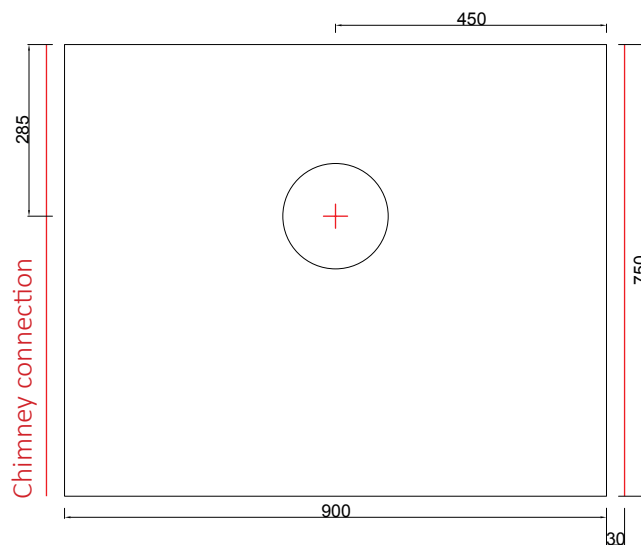

Leivaahju ust on võimalik paigaldada ka tagumisele poolele.

Stove measures

Height 1830 mm
Width 900 mm
Depth 750 mm
Weight 2180 kg

Fireplace measures

Width 420/360 mm
Depth 405 mm

Oven measures

Width 390 mm
Depth 540 mm

Heating units

Heated area 70-100 m²
Efficiency 84 %
Max vol of logs 22 kg
Energy norm 68-75 kWh

Chimney hole dimension in fireplace

A* B C
280/210 310 60

Optional electric connection for fireplaces 2kw

S

Top interface Ø mm

175

Chimney pipe size Ø mm

180...200

Chimney connection, bottom

1/1 kiven 14x28 cm