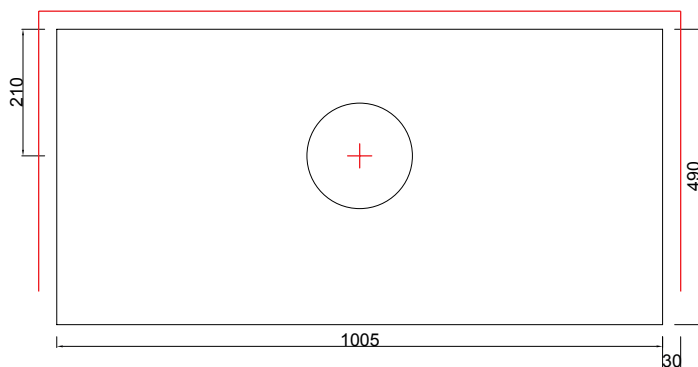

Chimney connection

Stove measures

Height 1600 mm
Width 1005 mm
Depth 490 mm
Weight 1650kg

Fireplace measures

Width 540/450 mm
Depth 225 mm

Oven measures

Width -
Depth -

Heating units

Heated area 50-80 m²
Efficiency 82 %
Max vol of logs 15 kg
Energy norm 46-54 kWh

Chimney hole dimension in fireplace

A* B C
150/280 310 60

Optional electric connection for fireplaces 2kw

S
Top interface \varnothing mm
175

Chimney pipe size \varnothing mm

180...200

Chimney connection, bottom

1/1 kiven 14x28 cm