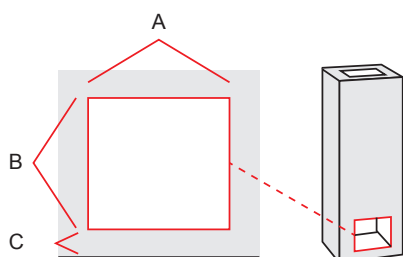

Chimney connection

Stove measures

Height 1600 mm
Width 1005 mm
Depth 490 mm
Weight 1650kg

Fireplace measures

Width 540/450 mm
Depth 225 mm

Oven measures

Width -
Depth -

Heating units

Heated area 50-80 m²
Efficiency 82 %
Max vol of logs 15 kg
Energy norm 46-54 kWh

Chimney hole dimension in fireplace

A* B C
150/280 310 60

Optional electric connection for fireplaces 2kw

S
Top interface \varnothing mm
175