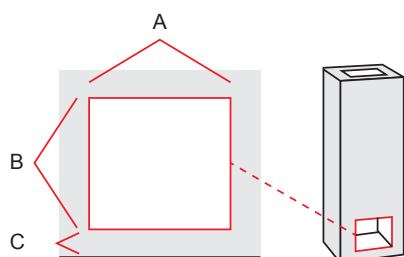

LAPPI UUNI

WWW.LAPPIUUNI.FI

FIREPLACES

LINNEA

Chimney connection

Stove measures

Height 1800 mm
Width 860 mm
Depth 490 mm
Weight 1510kg

Fireplace measures

Width 405/315 mm
Depth 225 mm

Oven measures

Width -
Depth -

Heating units

Heated area 50-80 m²
Efficiency 83 %
Max vol of logs 13 kg
Energy norm 40-46 kWh

Chimney hole dimension in fireplace

A* B C
150/280 310 60

Optional electric connection for fireplaces 2kw

S

Top interface Ø mm

175

Chimney pipe size Ø mm

180...200

Chimney connection, bottom

1/1 kiven 14x28 cm
1/2 kiven 14x14 cm