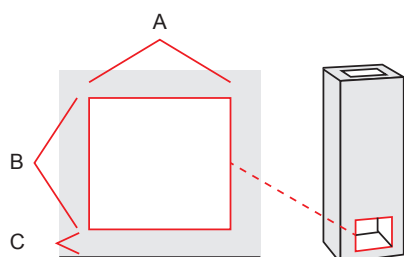

Oven measures

Width -
Depth -

Heating units

Heated area 50-80 m²
Efficiency 82 %
Max vol of logs 15 kg
Energy norm 46-54 kWh

Chimney hole dimension in fireplace

A* B C
150/280 310 60

Optional electric connection for fireplaces 2kw

S

Top interface Ø mm

175

Chimney pipe size Ø mm

180...200

Chimney connection, bottom

1/1 kiven 14x28 cm