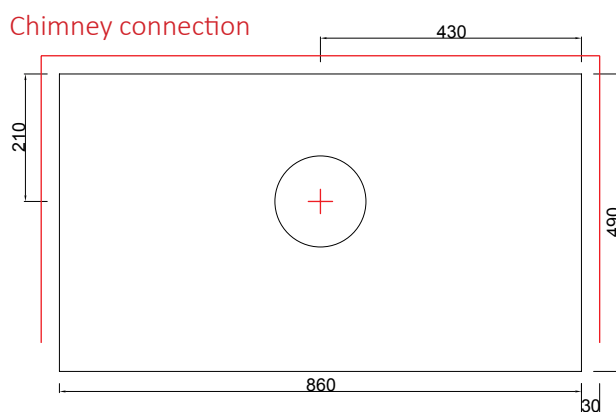

LAPPI UUNI

WWW.LAPPIUUNI.FI

FIREPLACES

LILJA

Stove measures

Height 1600 mm
Width 860 mm
Depth 490 mm
Weight 1650kg

Fireplace measures

Width 405/315 mm
Depth 225 mm

Oven measures

Width -
Depth -

Heating units

Heated area 50-80 m²
Efficiency 82 %
Max vol of logs 15 kg
Energy norm 46-54 kWh

Chimney hole dimension in fireplace

A* B C
150/280 310 60

Optional electric connection for fireplaces 2kw

S

Top interface Ø mm

175

Chimney pipe size Ø mm

180...200

Chimney connection, bottom

1/1 kiven 14x28 cm