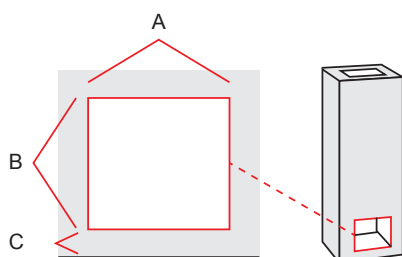

Stove measures

Height	1530 mm
Width	960 mm
Depth	1170 mm
Weight	3010 kg

Fireplace measures

Width	-
Depth	-

Oven measures

Width	420 mm
Depth	885 mm

Heating units

Heated area	100-120 m ²
Efficiency	-
Max vol of logs	22 kg
Energy norm	78-84 kWh

Chimney hole dimension in fireplace

A*	B	C
280/210	310	60

Optional electric connection for fireplaces 2kw

S
Top interface Ø mm
175

Chimney pipe size Ø mm

180...200

Chimney connection, bottom

1/1 kiven 14x28 cm