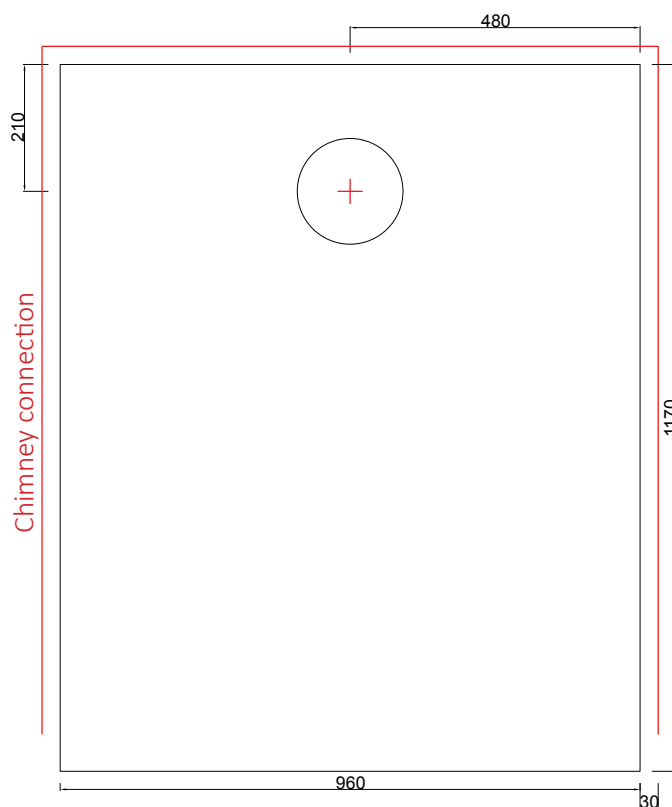

Stove measures

Height	1530 mm
Width	960 mm
Depth	1170 mm
Weight	3010 kg

Fireplace measures

Width	-
Depth	-

Oven measures

Width	420 mm
Depth	885 mm

Heating units

Heated area	100-120 m ²
Efficiency	-
Max vol of logs	22 kg
Energy norm	78-84 kWh

Chimney hole dimension in fireplace

A*	B	C
280/210	310	60

Optional electric connection for fireplaces 2kw

S
Top interface Ø mm
175

Chimney pipe size Ø mm

180...200

Chimney connection, bottom

1/1 kiven 14x28 cm