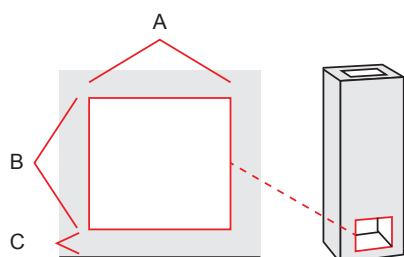

Chimney hole dimension in fireplace

A*	B	C
150/280	310	60

Optional electric connection for fireplaces 2kw

-
Top interface Ø mm
-

Chimney pipe size Ø mm

160...200

Chimney connection, bottom

1/1 kiven 14x28 cm
1/2 kiven 14x14 cm