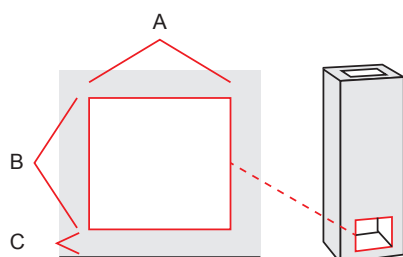

KONSTA

Stove measures

Height 1530 mm
Width 840 mm
Depth 510 mm
Weight 1380 kg

Fireplace measures

Width 390/300 mm
Depth 300 mm

Oven measures

Width 360 mm
Depth 315 mm

Heating units

Heated area 50-70 m²
Efficiency 85 %
Max vol of logs 13 kg
Energy norm 40-46 kWh

Chimney hole dimension in fireplace

A*	B	C
150/280	310	60

Optional electric connection for fireplaces 2kw

-
Top interface Ø mm
-