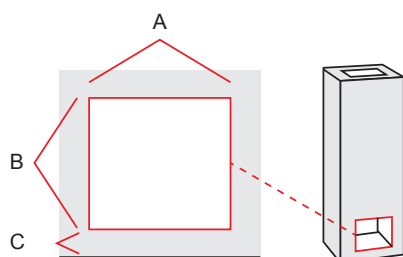

LAPPI UUNI

WWW.LAPPIUUNI.FI

CORNER FIREPLACES

KLEO FIREPLACE-OVEN

It is also available as fireplace & baking oven.

Stove measures

Height 1650 mm
Width 780 mm
Depth 780 mm
Weight 1700kg

Fireplace measures

Width 405/315 mm
Depth 285 mm

Oven measures

Width 390 mm
Depth 375 mm

Heating units

Heated area 60-90 m²
Efficiency 83 %
Max vol of logs 18 kg
Energy norm 58-66 kWh

Chimney hole dimension in fireplace

A* B C
280/210 310 60

Optional electric connection for fireplaces 2kw

-

Top interface Ø mm

175

Chimney pipe size Ø mm

180...200

Chimney connection, bottom

1/1 kiven 14x28 cm