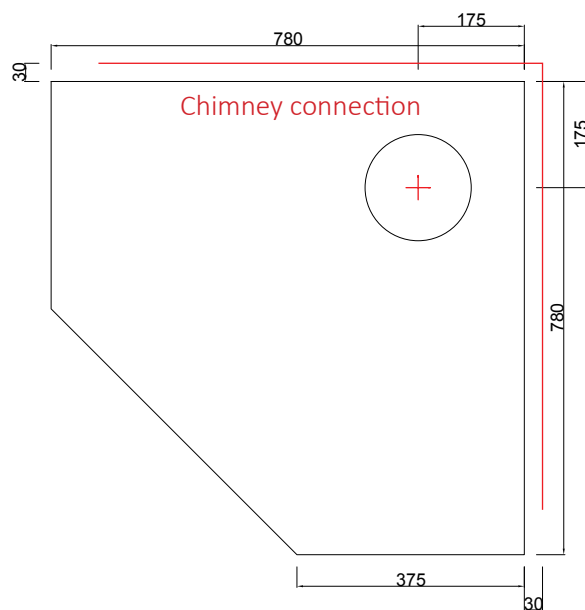

LAPPI UUNI

WWW.LAPPIUUNI.FI

CORNER FIREPLACES

KLEO FIREPLACE-OVEN

It is also available as fireplace & baking oven.

Stove measures

Height 1650 mm
Width 780 mm
Depth 780 mm
Weight 1700kg

Fireplace measures

Width 405/315 mm
Depth 285 mm

Oven measures

Width 390 mm
Depth 375 mm

Heating units

Heated area 60-90 m²
Efficiency 83 %
Max vol of logs 18 kg
Energy norm 58-66 kWh

Chimney hole dimension in fireplace

A* B C
280/210 310 60

Optional electric connection for fireplaces 2kw

-

Top interface Ø mm

175

Chimney pipe size Ø mm

180...200

Chimney connection, bottom

1/1 kiven 14x28 cm