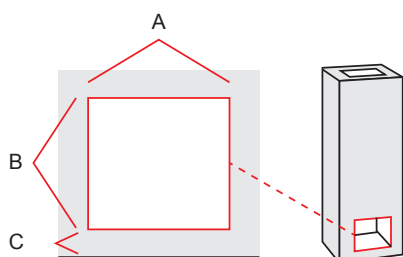

LAPPI UUNI

WWW.LAPPIUUNI.FI

CORNER FIREPLACES

KLEO FIREPLACE

Stove measures

Height 1650 mm
Width 780 mm
Depth 780 mm
Weight 1500kg

Fireplace measures

Width 405/315 mm
Depth 285 mm

Oven measures

Width --
Depth --

Heating units

Heated area 40-60 m²
Efficiency 83 %
Max vol of logs 15 kg
Energy norm 48-54 kWh

Chimney hole dimension in fireplace

A* B C
280/210 310 60

Optional electric connection for fireplaces 2kw

-

Top interface Ø mm

175

Chimney pipe size Ø mm

160...200

Chimney connection, bottom

1/1 kiven 14x28 cm