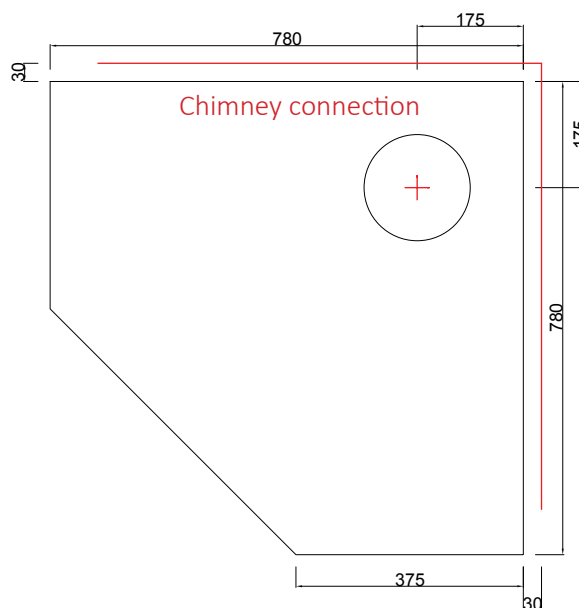

LAPPI UUNI

WWW.LAPPIUUNI.FI

CORNER FIREPLACES

KLEO FIREPLACE

Stove measures

Height 1650 mm
Width 780 mm
Depth 780 mm
Weight 1500kg

Fireplace measures

Width 405/315 mm
Depth 285 mm

Oven measures

Width --
Depth --

Heating units

Heated area 40-60 m²
Efficiency 83 %
Max vol of logs 15 kg
Energy norm 48-54 kWh

Chimney hole dimension in fireplace

A* B C
280/210 310 60

Optional electric connection for fireplaces 2kw

-

Top interface Ø mm

175

Chimney pipe size Ø mm

160...200

Chimney connection, bottom

1/1 kiven 14x28 cm