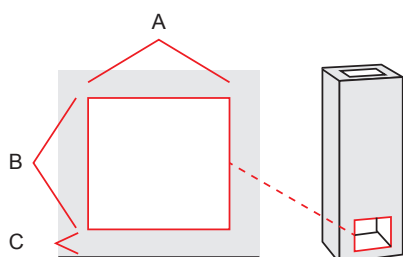

Chimney hole dimension in fireplace

A*	B	C
150/280	310	60

Optional electric connection for fireplaces 2kw

-

Top interface Ø mm

150

Chimney pipe size Ø mm

160...200

Chimney connection, bottom

1/1 kiven 14x28 cm
1/2 kiven 14x14 cm