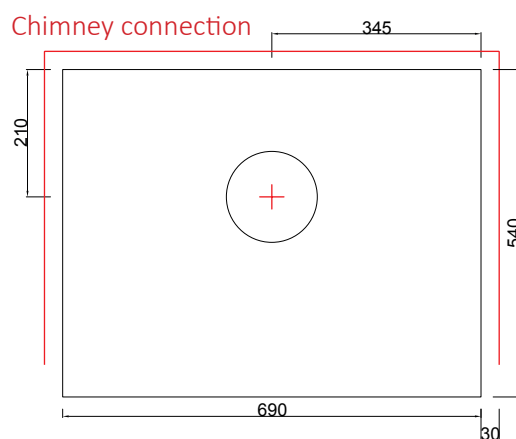

### Stove measures

Height 1530 mm  
Width 690 mm  
Depth 540 mm  
Weight 1090kg

### Fireplace measures

Width 420/360 mm  
Depth 225 mm

### Oven measures

Width -  
Depth -

### Top interface Ø mm

150