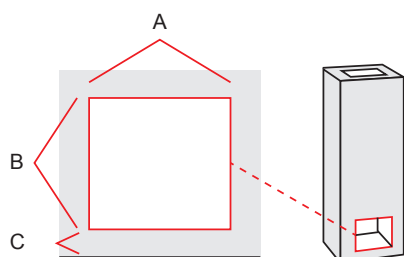

Stove measures

Height 1600 mm
Width 1005 mm
Depth 490 mm
Weight 1650kg

Fireplace measures

Width 540/450 mm
Depth 225 mm

Oven measures

Width -
Depth -

Heating units

Heated area 50-80 m²
Efficiency 82 %
Max vol of logs 15 kg
Energy norm 46-54 kWh

Chimney hole dimension in fireplace

A* B C
280/210 310 60

Optional electric connection for fireplaces 2kw

S
Top interface Ø mm
175

Chimney pipe size Ø mm

180...200

Chimney connection, bottom

1/1 kiven 14x28 cm