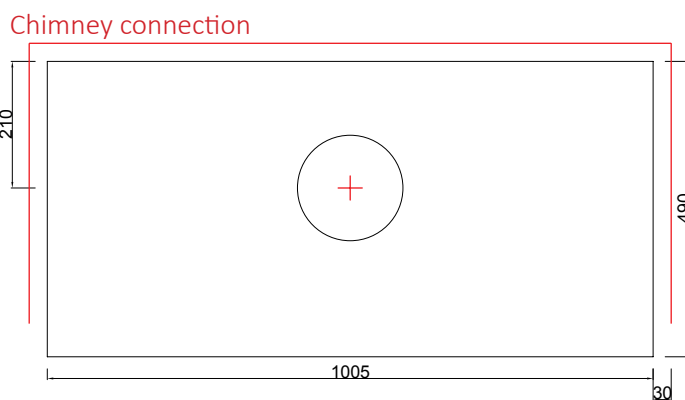

Stove measures

Height 1600 mm
Width 1005 mm
Depth 490 mm
Weight 1650kg

Fireplace measures

Width 540/450 mm
Depth 225 mm

Oven measures

Width -
Depth -

Heating units

Heated area 50-80 m²
Efficiency 82 %
Max vol of logs 15 kg
Energy norm 46-54 kWh

Chimney hole dimension in fireplace

A* B C
280/210 310 60

Optional electric connection for fireplaces 2kw

S
Top interface Ø mm
175

Chimney pipe size Ø mm

180...200

Chimney connection, bottom

1/1 kiven 14x28 cm