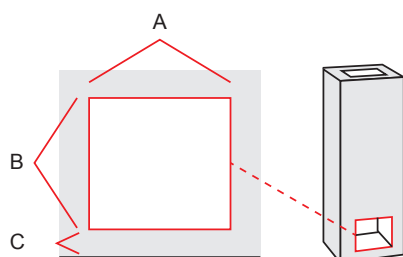

Chimney hole dimension in fireplace

A*	B	C
150/280	310	60

Optional electric connection for fireplaces 2kw

-

Top interface Ø mm

-

Chimney pipe size Ø mm

160...200

Chimney connection, bottom

1/1 kiven 14x28 cm

1/2 kiven 14x14 cm