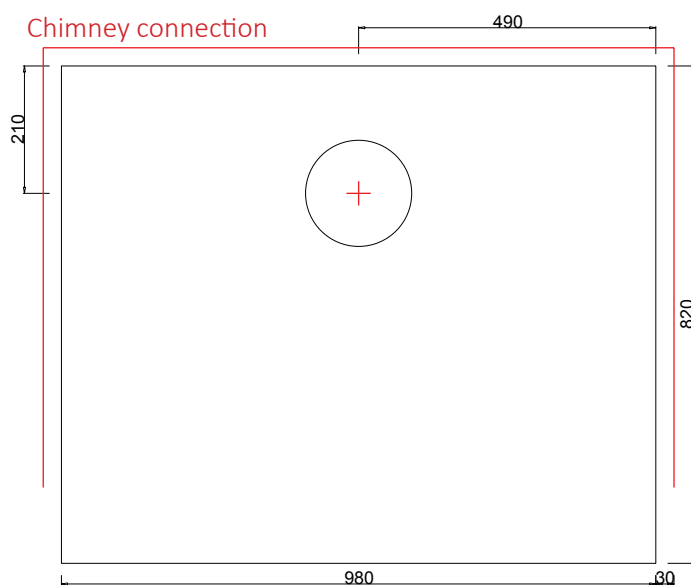

LAPPI UUNI

WWW.LAPPIUUNI.FI

BAKING OVENS

Baking ovens are meant for a true baker or for intensive house heating.

EMMI

You may choose between "Ulla" or "Ulrika-S" coating.

Stove measures

Height	1530 mm
Width	980 mm
Depth	820 mm
Weight	2100 kg

Fireplace measures

Width	-
Depth	-

Oven measures

Width	420 mm
Depth	585 mm

Heating units

Heated area	80-95 m ²
Efficiency	-
Max vol of logs	18 kg
Energy norm	62-68 kWh

Chimney hole dimension in fireplace

A*	B	C
280/210	310	60

Optional electric connection for fireplaces 2kw

S

Top interface Ø mm

175

Chimney pipe size Ø mm

180...200

Chimney connection, bottom

1/1 kiven 14x28 cm