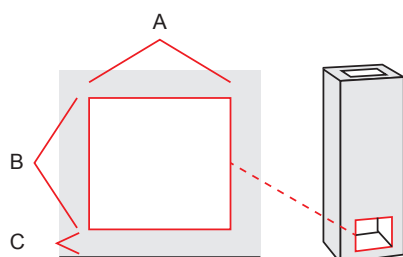

LAPPI UUNI

WWW.LAPPIUUNI.FI

BAKING OVENS

Baking ovens are meant for a true baker or for intensive house heating.

EMMI

You may choose between "Ulla" or "Ulrika-S" coating.

Stove measures

Height	1530 mm
Width	980 mm
Depth	820 mm
Weight	2100 kg

Fireplace measures

Width	-
Depth	-

Oven measures

Width	420 mm
Depth	585 mm

Heating units

Heated area	80-95 m ²
Efficiency	-
Max vol of logs	18 kg
Energy norm	62-68 kWh

Chimney hole dimension in fireplace

A*	B	C
280/210	310	60

Optional electric connection for fireplaces 2kw

S

Top interface Ø mm

175

Chimney pipe size Ø mm

180...200

Chimney connection, bottom

1/1 kiven 14x28 cm