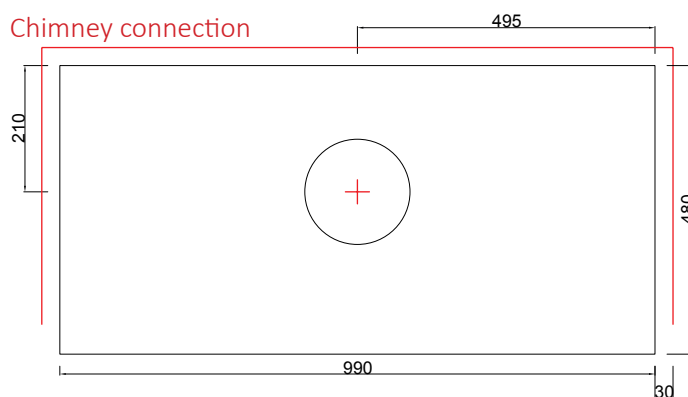

LAPPI UUNI

WWW.LAPPIUUNI.FI

FIREPLACES

ELIAS

Stove measures

Height 1530 mm
Width 990 mm
Depth 480 mm
Weight 1530kg

Fireplace measures

Width 540/450 mm
Depth 225 mm

Oven measures

Width -
Depth -

Heating units

Heated area 50-80 m²
Efficiency 82 %
Max vol of logs 15 kg
Energy norm 46-54 kWh

Chimney hole dimension in fireplace

A* B C
280/210 310 60

Optional electric connection for fireplaces 2kw

S

Top interface Ø mm

175

Chimney pipe size Ø mm

180...200

Chimney connection, bottom

1/1 kiven 14x28 cm