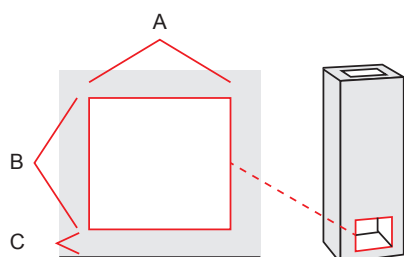

LAPPI UUNI

WWW.LAPPIUUNI.FI

FIREPLACES

ELIAS

Stove measures

Height 1530 mm
Width 990 mm
Depth 480 mm
Weight 1530kg

Fireplace measures

Width 540/450 mm
Depth 225 mm

Oven measures

Width -
Depth -

Heating units

Heated area 50-80 m²
Efficiency 82 %
Max vol of logs 15 kg
Energy norm 46-54 kWh

Chimney hole dimension in fireplace

A* B C
280/210 310 60

Optional electric connection for fireplaces 2kw

S

Top interface Ø mm

175

Chimney pipe size Ø mm

180...200

Chimney connection, bottom

1/1 kiven 14x28 cm