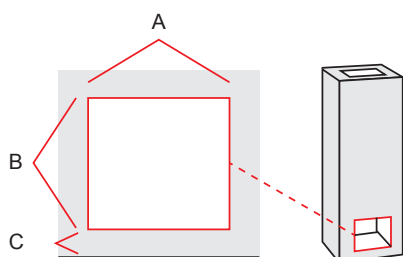

Chimney connection

Stove measures

Height	920 mm
Width	955 mm
Depth	620 mm
Weight	1100kg

Fireplace measures

Width	160 mm
Depth	365 mm

Oven measures

Width	400 mm
Depth	410 mm

Heating units

Heated area	40-60 m ²
Efficiency	-
Max vol of logs	-
Energy norm	-

Chimney hole dimension in fireplace

A*	B	C
150/280	310	60

Optional electric connection for fireplaces 2kw

-

Top interface Ø mm

-

Chimney pipe size Ø mm