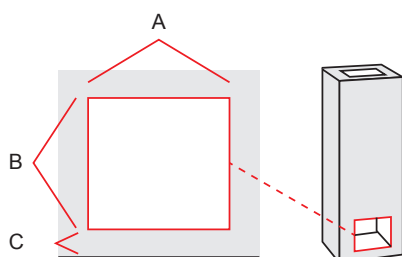

Stove measures

Height 1590 mm
Width 870 mm
Depth 670 mm
Weight 1350 kg

Fireplace measures

Width 390/300 mm
Depth 300 mm

Oven measures

Width 360 mm
Depth 315 mm

Heating units

Heated area 50-70 m²
Efficiency 81 %
Max vol of logs 14 kg
Energy norm 46-54 kWh

Chimney hole dimension in fireplace

A*	B	C
150/280	370	120

Optional electric connection for fireplaces 2kw

-

Top interface Ø mm

150

Chimney pipe size Ø mm

160...200