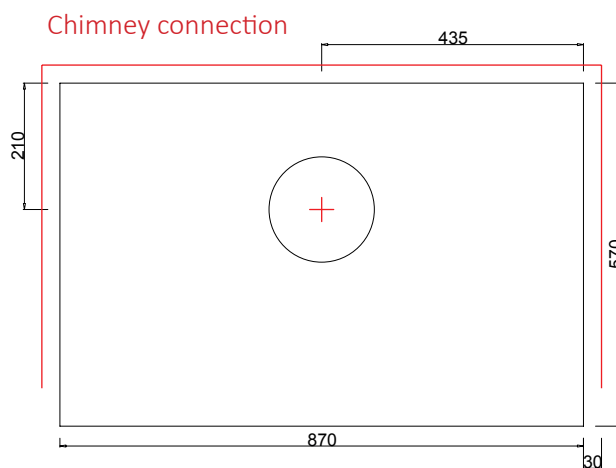

Stove measures

Height 1590 mm
Width 870 mm
Depth 670 mm
Weight 1350 kg

Fireplace measures

Width 390/300 mm
Depth 300 mm

Oven measures

Width 360 mm
Depth 315 mm

Heating units

Heated area 50-70 m²
Efficiency 81 %
Max vol of logs 14 kg
Energy norm 46-54 kWh

Chimney hole dimension in fireplace

A*	B	C
150/280	370	120

Optional electric connection for fireplaces 2kw

-

Top interface Ø mm

150

Chimney pipe size Ø mm

160...200

Chimney connection, bottom

1/1 kiven 14x28 cm
1/2 kiven 14x14 cm