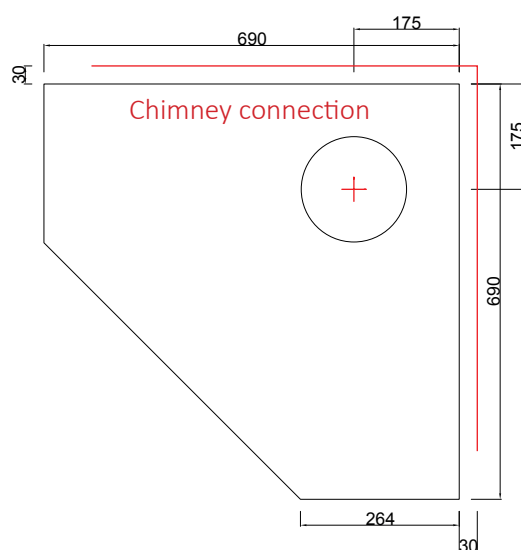

### Stove measures

Height 1530 mm  
Width 690 mm  
Depth 690 mm  
Weight 1090kg

### Fireplace measures

Width 390/300 mm  
Depth 280 mm

### Oven measures

Width -  
Depth -

### Chimney pipe size $\varnothing$ mm

180...200