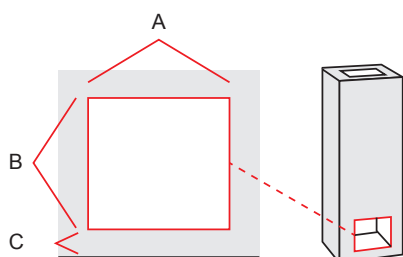

Chimney hole dimension in fireplace

A* B C
150/280 310 60

Optional electric connection for fireplaces 2kw

S
Top interface $\varnothing$ mm
175

Chimney pipe size $\varnothing$ mm

180...200

Chimney connection, bottom

1/1 kiven 14x28 cm